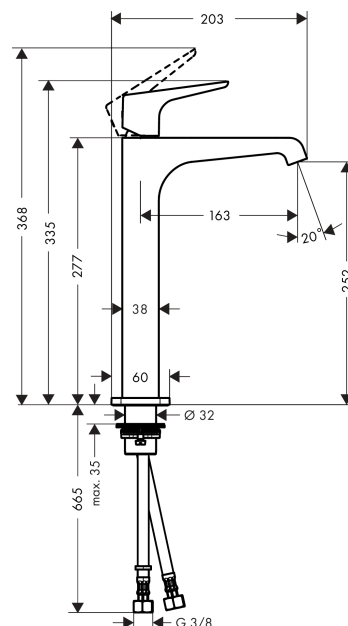

AXOR Citterio E

Single lever basin mixer 250 with lever handle for washbowls with waste set

Surfaces: **Chrome** Article Number: **36113000**

Description

product features

- consists of: single lever basin mixer, waste set
- ComfortZone 250
- projection 163 mm
- laminar spray
- flow rate at 3 bar: 5 l/min
- ceramic cartridge
- temperature limitation adjustable
- suitable for continuous flow water heaters
- non-closing waste set
- connection dimension: DN15

Technology

Design awards

Product image

Scale drawing

Flowchart